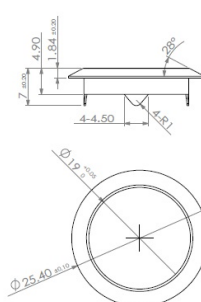

PRODUCT SHEET

Description:

Rim Lock 850, $\varnothing 19 \times 22 \text{mm}$, Drawer, NPL, CK SISO, KA H04

Item number:

14.01.040-7

Units	Box	Carton	HS Code	Barcode
Pcs.	12	192	8301300000	
				5704866032025