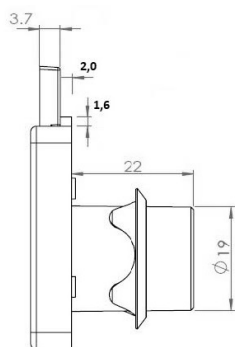

PRODUCT SHEET

Description:

Rim Lock 850, $\varnothing 19 \times 22 \text{mm}$, Drawer, NPL, CK SISO, KA H04

Item number:

14.01.040-7

Units	Box	Carton	HS Code	Barcode
Pcs.	12	192	8301300000	
				5704866032025