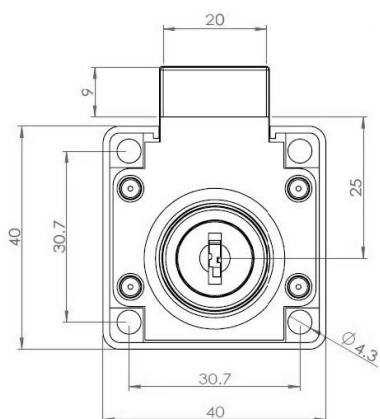

PRODUCT SHEET

Description:

Rim Lock 850, $\varnothing 19 \times 22 \text{mm}$, Drawer, NPL, CK SISO, KA H04

Item number:

14.01.040-7

Units	Box	Carton	HS Code	Barcode
Pcs.	12	192	8301300000	
				5704866032025